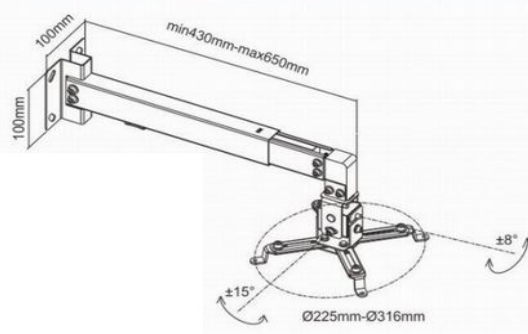

Specifications

PRB-02

Universal Ceiling Projector Bracket

- *-15° to +15° up and down tilt
- *Ceiling profile: 430-650mm [Approx: 1' 4" - 2']
- *Includes cable through hole
- *Support projector up to 20kgs

Specifications

PRB-2G

Universal Wall or Ceiling Projector Bracket

- *-15° to +15° tilt, -8° to +8° Swivel
- *Ceiling profile: 430-650mm [Approx: 1' 4" - 2']
- *Includes cable through hole
- *Support projector up to 20kgs

Specifications

PRB-15

Anti-theft Projector Cage

- *Available for assembling with PRB-10
- *Dimension: 485x405x202mm

Specifications

PRB-18M

Universal Ceiling Projector Mount

*Material:	Aluminum, Steel
*Surface Finish:	Powder coating
*Color:	Black
*Product Size:	320x320x900mm
*Weight Capacity:	13.5kg/29.7lbs
*Mounting Range:	54-320mm
*Profile:	545-900mm
*Adjustable Length:	Yes
*Anti-theft:	No
*Stud Installation:	Yes
*Protect steel rope:	No

 ±15° tilt and swivel allow maximum viewing ability

 Internal cable management for a clutter-free appearance

Specifications

PRB-19

Short Throw Projector Wall Mount

Material:	Aluminum, Steel, Plastic
Surface Finish:	Powder coating
Color:	Black
Product Size:	826X425X229mm
Installation:	Wall Mount
Rated Load:	16KG
Mounting Range:	180-400mm
Tilt:	+20°~-20°
Swivel:	+15°~-15°
Rotate:	+15°~-15°
Pivots:	NO
Profile:	225-750mm
Adjustable Length:	NO
Anti-theft:	NO
Stud Installation:	YES
Protect steel rope:	NO