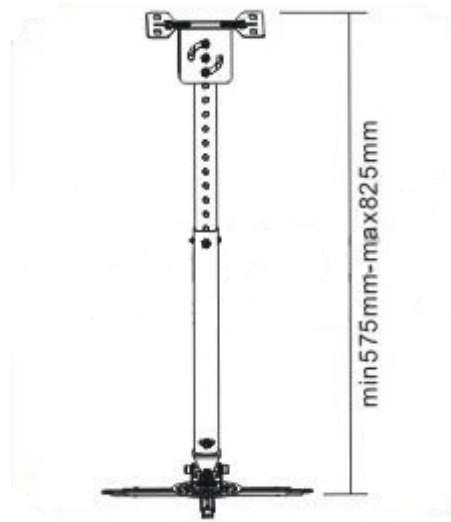

Specifications

PRB-04

Steel Ceiling Projector Bracket

- *-30° to +30° up and down tilt,
- *360° horizontal swivel
- *Ceiling profile: 150-400mm [Approx: 5" - 1' 3"]
- *Support projector up to 10kgs

Specifications

PRB-10

Steel Ceiling projector Bracket

- *Bevel roof design
- *Flat roof-mounting design
- *-20° to +20° up and down tilt
- *360° horizontal swivel
- *Ceiling profile: 575-825mm [Approx: 1' 8" – 2' 7"]
- *Includes cable through hole
- *Support projector up to 20kgs

Specifications

PRB-15

Anti-theft Projector Cage

- *Available for assembling with PRB-10
- *Dimension: 485x405x202mm

Specifications

PRB-18M

Universal Ceiling Projector Mount

*Material:	Aluminum, Steel
*Surface Finish:	Powder coating
*Color:	Black
*Product Size:	320x320x900mm
*Weight Capacity:	13.5kg/29.7lbs
*Mounting Range:	54-320mm
*Profile:	545-900mm
*Adjustable Length:	Yes
*Anti-theft:	No
*Stud Installation:	Yes
*Protect steel rope:	No

 ±15° tilt and swivel allow maximum viewing ability

 Internal cable management for a clutter-free appearance

Specifications

PRB-19

Short Throw Projector Wall Mount

Material:	Aluminum, Steel, Plastic
Surface Finish:	Powder coating
Color:	Black
Product Size:	826X425X229mm
Installation:	Wall Mount
Rated Load:	16KG
Mounting Range:	180-400mm
Tilt:	+20°~-20°
Swivel:	+15°~-15°
Rotate:	+15°~-15°
Pivots:	NO
Profile:	225-750mm
Adjustable Length:	NO
Anti-theft:	NO
Stud Installation:	YES
Protect steel rope:	NO