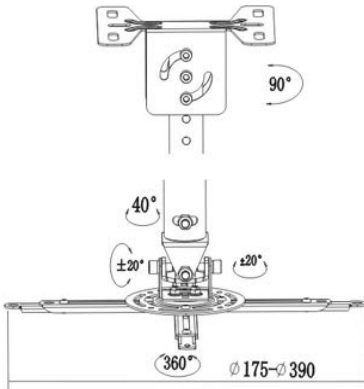

Specifications

PRB-04

Steel Ceiling Projector Bracket

- *-30° to +30° up and down tilt,
- *360° horizontal swivel
- *Ceiling profile: 150-400mm [Approx: 5" - 1' 3"]
- *Support projector up to 10kgs

Specifications

PRB-10

Steel Ceiling projector Bracket

- *Bevel roof design
- *Flat roof-mounting design
- *-20° to +20° up and down tilt
- *360° horizontal swivel
- *Ceiling profile: 575-825mm [Approx: 1' 8" – 2' 7"]
- *Includes cable through hole
- *Support projector up to 20kgs

Specifications

PRB-15

Anti-theft Projector Cage

- *Available for assembling with PRB-10
- *Dimension: 485x405x202mm

Specifications

PRB-18M

Universal Ceiling Projector Mount

*Material:	Aluminum, Steel
*Surface Finish:	Powder coating
*Color:	Black
*Product Size:	320x320x900mm
*Weight Capacity:	13.5kg/29.7lbs
*Mounting Range:	54-320mm
*Profile:	545-900mm
*Adjustable Length:	Yes
*Anti-theft:	No
*Stud Installation:	Yes
*Protect steel rope:	No

 ±15° tilt and swivel allow maximum viewing ability

 Internal cable management for a clutter-free appearance

Specifications

PRB-19

Short Throw Projector Wall Mount

Material:	Aluminum, Steel, Plastic
Surface Finish:	Powder coating
Color:	Black
Product Size:	826X425X229mm
Installation:	Wall Mount
Rated Load:	16KG
Mounting Range:	180-400mm
Tilt:	+20°~-20°
Swivel:	+15°~-15°
Rotate:	+15°~-15°
Pivots:	NO
Profile:	225-750mm
Adjustable Length:	NO
Anti-theft:	NO
Stud Installation:	YES
Protect steel rope:	NO