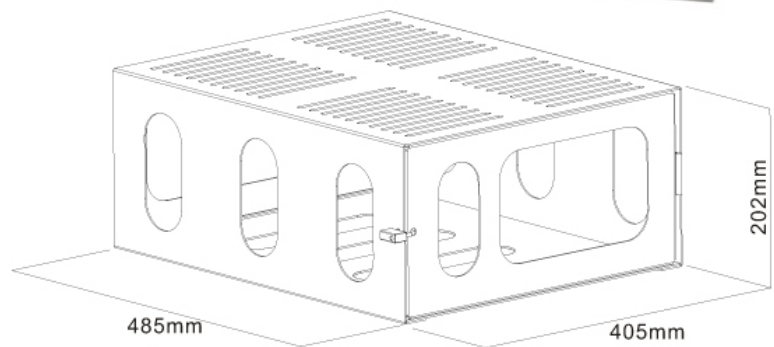

Specifications

PRB-04

Steel Ceiling Projector Bracket

- *-30° to +30° up and down tilt,
- *360° horizontal swivel
- *Ceiling profile: 150-400mm [Approx: 5" - 1' 3"]
- *Support projector up to 10kgs

Specifications

PRB-10

Steel Ceiling projector Bracket

- *Bevel roof design
- *Flat roof-mounting design
- *-20° to +20° up and down tilt
- *360° horizontal swivel
- *Ceiling profile: 575-825mm [Approx: 1' 8" – 2' 7"]
- *Includes cable through hole
- *Support projector up to 20kgs

Specifications

PRB-15

Anti-theft Projector Cage

- *Available for assembling with PRB-10
- *Dimension: 485x405x202mm

Specifications

PRB-18M

Universal Ceiling Projector Mount

*Material:	Aluminum, Steel
*Surface Finish:	Powder coating
*Color:	Black
*Product Size:	320x320x900mm
*Weight Capacity:	13.5kg/29.7lbs
*Mounting Range:	54-320mm
*Profile:	545-900mm
*Adjustable Length:	Yes
*Anti-theft:	No
*Stud Installation:	Yes
*Protect steel rope:	No

 ±15° tilt and swivel allow maximum viewing ability

 Internal cable management for a clutter-free appearance

Specifications

PRB-19

Short Throw Projector Wall Mount

Material:	Aluminum, Steel, Plastic
Surface Finish:	Powder coating
Color:	Black
Product Size:	826X425X229mm
Installation:	Wall Mount
Rated Load:	16KG
Mounting Range:	180-400mm
Tilt:	+20°~-20°
Swivel:	+15°~-15°
Rotate:	+15°~-15°
Pivots:	NO
Profile:	225-750mm
Adjustable Length:	NO
Anti-theft:	NO
Stud Installation:	YES
Protect steel rope:	NO