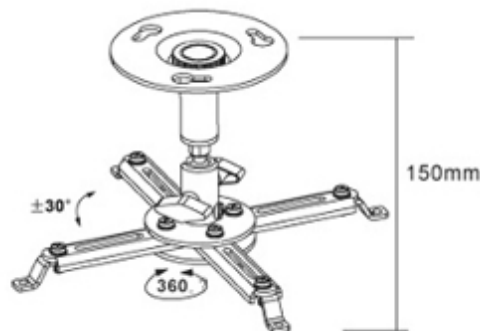

Specifications

PRB-2G

Universal Wall or Ceiling Projector Bracket

- *-15° to +15° tilt, -8° to +8° Swivel
- *Ceiling profile: 430-650mm [Approx: 1' 4" - 2']
- *Includes cable through hole
- *Support projector up to 20kgs

Specifications

PRB-04

Steel Ceiling Projector Bracket

- *-30° to +30° up and down tilt,
- *360° horizontal swivel
- *Ceiling profile: 150-400mm [Approx: 5" - 1' 3"]
- *Support projector up to 10kgs

Specifications

Specifications

PRB-15

Anti-theft Projector Cage

- *Available for assembling with PRB-10
- *Dimension: 485x405x202mm

Specifications

PRB-18M

Universal Ceiling Projector Mount

*Material:	Aluminum, Steel
*Surface Finish:	Powder coating
*Color:	Black
*Product Size:	320x320x900mm
*Weight Capacity:	13.5kg/29.7lbs
*Mounting Range:	54-320mm
*Profile:	545-900mm
*Adjustable Length:	Yes
*Anti-theft:	No
*Stud Installation:	Yes
*Protect steel rope:	No

 ±15° tilt and swivel allow maximum viewing ability

 Internal cable management for a clutter-free appearance

Specifications

PRB-19

Short Throw Projector Wall Mount

Material:	Aluminum, Steel, Plastic
Surface Finish:	Powder coating
Color:	Black
Product Size:	826X425X229mm
Installation:	Wall Mount
Rated Load:	16KG
Mounting Range:	180-400mm
Tilt:	+20°~-20°
Swivel:	+15°~-15°
Rotate:	+15°~-15°
Pivots:	NO
Profile:	225-750mm
Adjustable Length:	NO
Anti-theft:	NO
Stud Installation:	YES
Protect steel rope:	NO