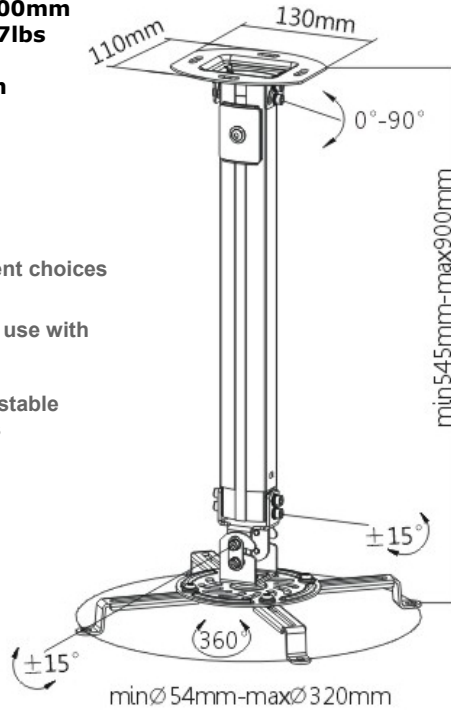

PRB-10

Steel Ceiling projector Bracket

- *Bevel roof design
- *Flat roof-mounting design
- *-20° to +20° up and down tilt
- *360° horizontal swivel
- *Ceiling profile: 575-825mm [Approx: 1' 8" – 2' 7"]
- *Includes cable through hole
- *Support projector up to 20kgs

Specifications

PRB-15

Anti-theft Projector Cage

- *Available for assembling with PRB-10
- *Dimension: 485x405x202mm

Specifications

PRB-18M

Universal Ceiling Projector Mount

*Material:	Aluminum, Steel
*Surface Finish:	Powder coating
*Color:	Black
*Product Size:	320x320x900mm
*Weight Capacity:	13.5kg/29.7lbs
*Mounting Range:	54-320mm
*Profile:	545-900mm
*Adjustable Length:	Yes
*Anti-theft:	No
*Stud Installation:	Yes
*Protect steel rope:	No

 Adjustable length for your different choices

 Ceiling plate can be adjusted for use with flat or sloping ceiling

 Universal adapter plate and adjustable support arms fit most projectors

 360° rotation for limitless screen placement opportunities

 ±15° tilt and swivel allow maximum viewing ability

 Internal cable management for a clutter-free appearance

Specifications

PRB-19

Short Throw Projector Wall Mount

Material:	Aluminum, Steel, Plastic
Surface Finish:	Powder coating
Color:	Black
Product Size:	826X425X229mm
Installation:	Wall Mount
Rated Load:	16KG
Mounting Range:	180-400mm
Tilt:	+20°~-20°
Swivel:	+15°~-15°
Rotate:	+15°~-15°
Pivots:	NO
Profile:	225-750mm
Adjustable Length:	NO
Anti-theft:	NO
Stud Installation:	YES
Protect steel rope:	NO