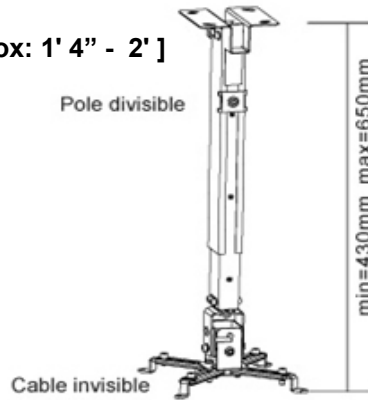

Specifications

PRB-02

Universal Ceiling Projector Bracket

- *-15° to +15° up and down tilt
- *Ceiling profile: 430-650mm [Approx: 1' 4" - 2']
- *Includes cable through hole
- *Support projector up to 20kgs

Specifications

PRB-2G

Universal Wall or Ceiling Projector Bracket

- *-15° to +15° tilt, -8° to +8° Swivel
- *Ceiling profile: 430-650mm [Approx: 1' 4" - 2']
- *Includes cable through hole
- *Support projector up to 20kgs

Specifications

PRB-15

Anti-theft Projector Cage

- *Available for assembling with PRB-10
- *Dimension: 485x405x202mm

Specifications

PRB-18M

Universal Ceiling Projector Mount

*Material:	Aluminum, Steel
*Surface Finish:	Powder coating
*Color:	Black
*Product Size:	320x320x900mm
*Weight Capacity:	13.5kg/29.7lbs
*Mounting Range:	54-320mm
*Profile:	545-900mm
*Adjustable Length:	Yes
*Anti-theft:	No
*Stud Installation:	Yes
*Protect steel rope:	No

 ±15° tilt and swivel allow maximum viewing ability

 Internal cable management for a clutter-free appearance

Specifications

PRB-19

Short Throw Projector Wall Mount

Material:	Aluminum, Steel, Plastic
Surface Finish:	Powder coating
Color:	Black
Product Size:	826X425X229mm
Installation:	Wall Mount
Rated Load:	16KG
Mounting Range:	180-400mm
Tilt:	+20°~-20°
Swivel:	+15°~-15°
Rotate:	+15°~-15°
Pivots:	NO
Profile:	225-750mm
Adjustable Length:	NO
Anti-theft:	NO
Stud Installation:	YES
Protect steel rope:	NO