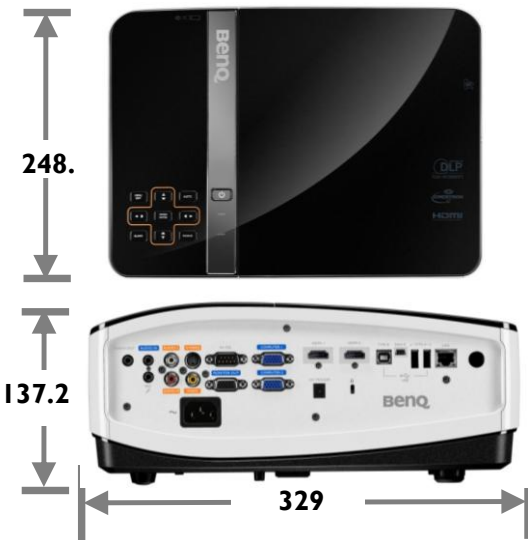

MX768 Projector

Distance Chart

Screen size				Distance from screen (mm)			Vertical offset (mm)
Diagonal	W	H	Min length	Average	Max length		
Inch	mm	(mm)	(max. zoom)		(min. zoom)		
30	762	610	457	847	1113	1378	69
40	1016	813	610	1130	1483	1837	91
60	1524	1219	914	1695	2225	2755	137
80	2032	1626	1219	2260	2967	3674	183
100	2540	2032	1524	2824	3708	4592	229
120	3048	2438	1829	3389	4450	5511	274
150	3810	3048	2286	4237	5563	6888	343
200	5080	4064	3048	5649	7417	9185	457
250	6350	5080	3810	7061	9271	11481	572
300	7620	6096	4572	8473	11125	13777	686

Ceiling mount Chart

Dimension

Unit: mm