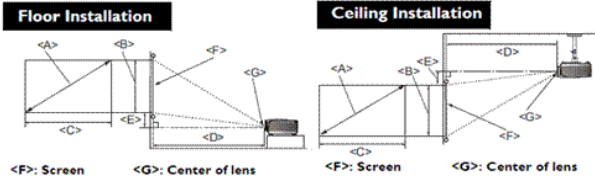

Dimensions	Dimensions(W x H x D)	329x137.2x248.7mm (include feet)
		329x127.2x248.7mm (exclude feet)
	Weight	8.6 lbs(3.9 Kg)

Power	Power Supply	AC100 to 240V, 4.2A, 50 to 60 Hz
	Power Consumption	400W(Normal), 340W(Eco), Standby<0.5W

*Lamp life results will vary depending on environmental conditions and usage. Actual product's features and specifications are subject to change without notice.

MX768 Projector

Distance Chart

Screen size				Distance from screen (mm)			Vertical offset (mm)
Diagonal	W	H	Min length	Average	Max length		
Inch	mm	(mm)	(max. zoom)		(min. zoom)		
30	762	610	457	847	1113	1378	69
40	1016	813	610	1130	1483	1837	91
60	1524	1219	914	1695	2225	2755	137
80	2032	1626	1219	2260	2967	3674	183
100	2540	2032	1524	2824	3708	4592	229
120	3048	2438	1829	3389	4450	5511	274
150	3810	3048	2286	4237	5563	6888	343
200	5080	4064	3048	5649	7417	9185	457
250	6350	5080	3810	7061	9271	11481	572
300	7620	6096	4572	8473	11125	13777	686