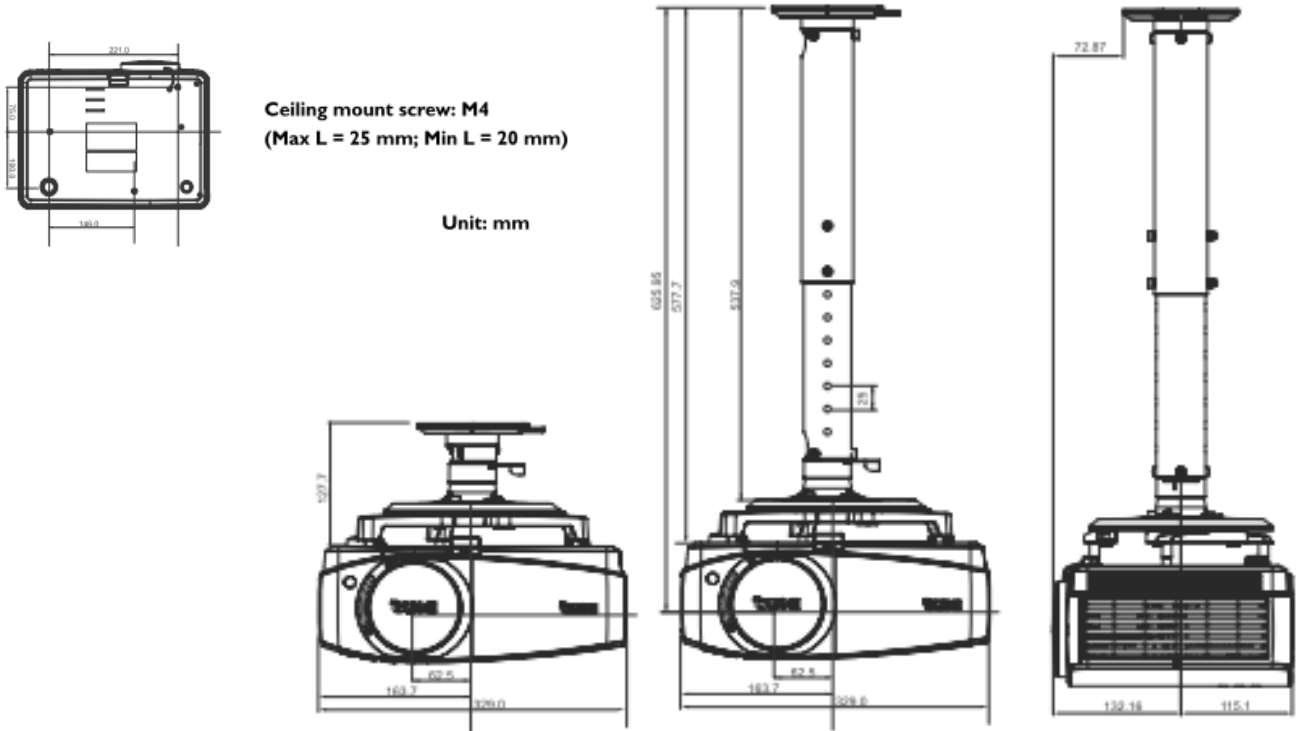

Dimensions	Dimensions(W x H x D)	329x137.2x248.7mm (include feet)
		329x127.2x248.7mm (exclude feet)
	Weight	8.6 lbs(3.9 Kg)

Power	Power Supply	AC100 to 240V, 4.2A, 50 to 60 Hz
	Power Consumption	400W(Normal), 340W(Eco), Standby<0.5W

*Lamp life results will vary depending on environmental conditions and usage. Actual product's features and specifications are subject to change without notice.

MX768 Projector

Distance Chart

Screen size				Distance from screen (mm)			Vertical offset (mm)
Diagonal	W	H	Min length	Average	Max length		
Inch	mm	(mm)	(max. zoom)		(min. zoom)		
30	762	610	457	847	1113	1378	69
40	1016	813	610	1130	1483	1837	91
60	1524	1219	914	1695	2225	2755	137
80	2032	1626	1219	2260	2967	3674	183
100	2540	2032	1524	2824	3708	4592	229
120	3048	2438	1829	3389	4450	5511	274
150	3810	3048	2286	4237	5563	6888	343
200	5080	4064	3048	5649	7417	9185	457
250	6350	5080	3810	7061	9271	11481	572
300	7620	6096	4572	8473	11125	13777	686

Ceiling mount Chart

Dimension

Unit: mm