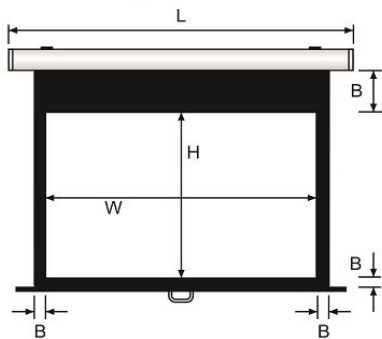

### Screen Diagram:

### Casing Profile:

### Features:

- ▶ Square white steel casing,
- ▶ Surface is Pro matte white fabric. Four side black borders.
- ▶ Unique self-lock device makes easy operation
- ▶ Flexibly adjusted to any height
- ▶ Equipped with advanced system, recycling uniform, stable, not affected by temperature, humidity and other environmental impact
- ▶ Wall mounted or ceiling mounted according to your needs
- ▶ Widely used in hotels, schools, business centers, meeting rooms, home theatres etc.

### Installation Method:

Model	Format	Diagonal (inches)	Viewing Size (inches)		Black Border (inches)	Casing Size (inches)			Screen Size (feet)
			H	W		L	H	W	
60" x 60"	AV (1:1)	85	58	58	1	69	4	4	5' x 5'
70" x 70"		99	68	68	1	79	4	4	6' x 6'
84" x 84"		119	82	82	1	93	4	4	7' x 7'
96" x 96"		136	94	94	1	105	4	4	8' x 8'
120" x 120"		170	116	116	2	127	4	4	10' x 10'
144" x 144"		204	140	140	2	154	7	7	12' x 12'
72" x 96"	NTSC (4:3)	120	70	94	1	105	4	4	6' x 8'
90" x 120"		150	86	116	2	127	4	4	7.6' x 10'
108" x 144"		180	104	140	2	154	4	4	9' x 12'