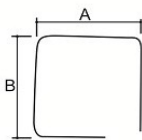

### Casing Profile:

### Installation Method:

Model	Format	Diagonal (inches)	Viewing Size (inches)		Black Border (inches)	Casing Size (inches)			Screen Size (feet)
			H	W		L	H	W	
60" x 60"	AV (1:1)	85	58	58	1	69	4	4	5' x 5'
70" x 70"		99	68	68	1	79	4	4	6' x 6'
84" x 84"		119	82	82	1	93	4	4	7' x 7'
96" x 96"		136	94	94	1	105	4	4	8' x 8'
120" x 120"		170	116	116	2	127	4	4	10' x 10'
144" x 144"		204	140	140	2	154	7	7	12' x 12'
72" x 96"	NTSC (4:3)	120	70	94	1	105	4	4	6' x 8'
90" x 120"		150	86	116	2	127	4	4	7.6' x 10'
108" x 144"		180	104	140	2	154	4	4	9' x 12'