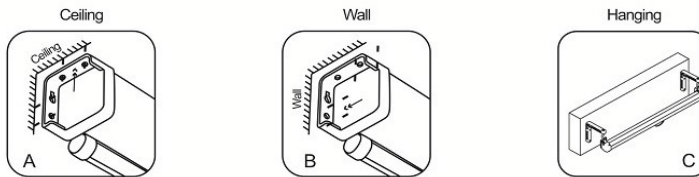

### Casing Profile:

### Features:

- ▶ Square white steel casing,
- ▶ Surface is Pro matte white fabric. Four side black borders.
- ▶ Unique self-lock device makes easy operation
- ▶ Flexibly adjusted to any height
- ▶ Equipped with advanced system, recycling uniform, stable, not affected by temperature, humidity and other environmental impact
- ▶ Wall mounted or ceiling mounted according to your needs
- ▶ Widely used in hotels, schools, business centers, meeting rooms, home theatres etc.

### Installation Method:

Model	Format	Diagonal (inches)	Viewing Size (inches)		Black Border (inches)	Casing Size (inches)			Screen Size (feet)
			H	W		L	H	W	
60" x 60"	AV (1:1)	85	58	58	1	69	4	4	5' x 5'
70" x 70"		99	68	68	1	79	4	4	6' x 6'
84" x 84"		119	82	82	1	93	4	4	7' x 7'
96" x 96"		136	94	94	1	105	4	4	8' x 8'
120" x 120"		170	116	116	2	127	4	4	10' x 10'
144" x 144"		204	140	140	2	154	7	7	12' x 12'
72" x 96"	NTSC (4:3)	120	70	94	1	105	4	4	6' x 8'
90" x 120"		150	86	116	2	127	4	4	7.6' x 10'
108" x 144"		180	104	140	2	154	4	4	9' x 12'