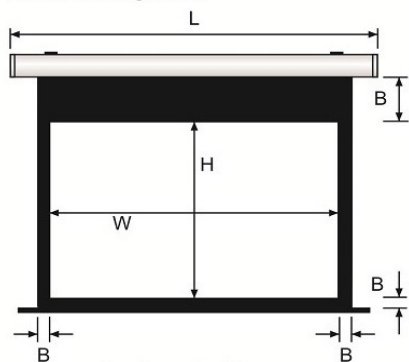

Screen Diagram:

Casing Profile:

Features:

- ▶ Durable square steel white casing
- ▶ Surface is MID Matte white fabric . Four side black borders.
- ▶ Wall mounted or ceiling mounted according to your needs
- ▶ Hand switch, RF Remote control . Can stop any position.
- ▶ Synchronous motor, smoothly and quietly.
- ▶ Widely used in hotels,schools,business centers,meeting rooms,home theatres etc.

Installation Method:

Model	Format	Diagonal (inches)	Viewing Size (inches)		Black Border (inches)	Casing Size (inches)			Screen Size (feet)
			H	W		L	H	W	
60" x 60"	AV (1:1)	85	58	58	1	70	4	4	5' x 5'
70" x 70"		99	68	68	1	80	4	4	6' x 6'
84" x 84"		119	82	82	1	94	4	4	7' x 7'
96" x 96"		136	94	94	1	106	4	4	8' x 8'
120" x 120"		170	116	116	2	137	4	4	10' x 10'
144" x 144"		204	140	140	2	154	7	7	12' x 12'
72" x 96"	NTSC (4:3)	120	70	94	1	106	4	4	6' x 8'
90" x 120"		150	86	116	2	137	4	4	7.6' x 10'
108" x 144"		180	104	140	2	154	4	4	9' x 12'