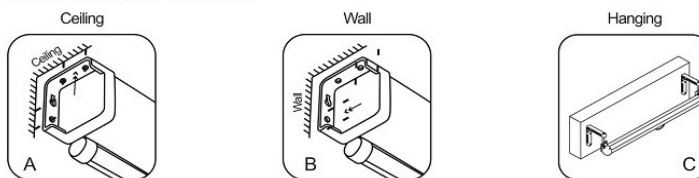

Screen Diagram:

Casing Profile:

Features:

- ▶ Durable square steel white casing
- ▶ Surface is MID Matte white fabric . Four side black borders.
- ▶ Wall mounted or ceiling mounted according to your needs
- ▶ Hand switch, RF Remote control . Can stop any position.
- ▶ Synchronous motor, smoothly and quietly.
- ▶ Widely used in hotels,schools,business centers,meeting rooms,home theatres etc.

Installation Method:

Model	Format	Diagonal (inches)	Viewing Size (inches)		Black Border (inches)	Casing Size (inches)			Screen Size (feet)
			H	W		L	H	W	
60" x 60"	AV (1:1)	85	58	58	1	70	4	4	5' x 5'
70" x 70"		99	68	68	1	80	4	4	6' x 6'
84" x 84"		119	82	82	1	94	4	4	7' x 7'
96" x 96"		136	94	94	1	106	4	4	8' x 8'
120" x 120"		170	116	116	2	137	4	4	10' x 10'
144" x 144"		204	140	140	2	154	7	7	12' x 12'
72" x 96"	NTSC (4:3)	120	70	94	1	106	4	4	6' x 8'
90" x 120"		150	86	116	2	137	4	4	7.6' x 10'
108" x 144"		180	104	140	2	154	4	4	9' x 12'