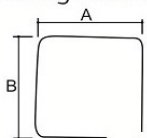

Screen Diagram:

Casing Profile:

Features:

- ▶ Durable square steel white casing
- ▶ Surface is MID Matte white fabric . Four side black borders.
- ▶ Wall mounted or ceiling mounted according to your needs
- ▶ Hand switch, RF Remote control . Can stop any position.
- ▶ Synchronous motor, smoothly and quietly.
- ▶ Widely used in hotels,schools,business centers,meeting rooms,home theatres etc.

Installation Method:

Model	Format	Diagonal (inches)	Viewing Size (inches)		Black Border (inches)	Casing Size (inches)			Screen Size (feet)
			H	W		L	H	W	
60" x 60"	AV (1:1)	85	58	58	1	70	4	4	5' x 5'
70" x 70"		99	68	68	1	80	4	4	6' x 6'
84" x 84"		119	82	82	1	94	4	4	7' x 7'
96" x 96"		136	94	94	1	106	4	4	8' x 8'
120" x 120"		170	116	116	2	137	4	4	10' x 10'
144" x 144"		204	140	140	2	154	7	7	12' x 12'
72" x 96"	NTSC (4:3)	120	70	94	1	106	4	4	6' x 8'
90" x 120"		150	86	116	2	137	4	4	7.6' x 10'
108" x 144"		180	104	140	2	154	4	4	9' x 12'